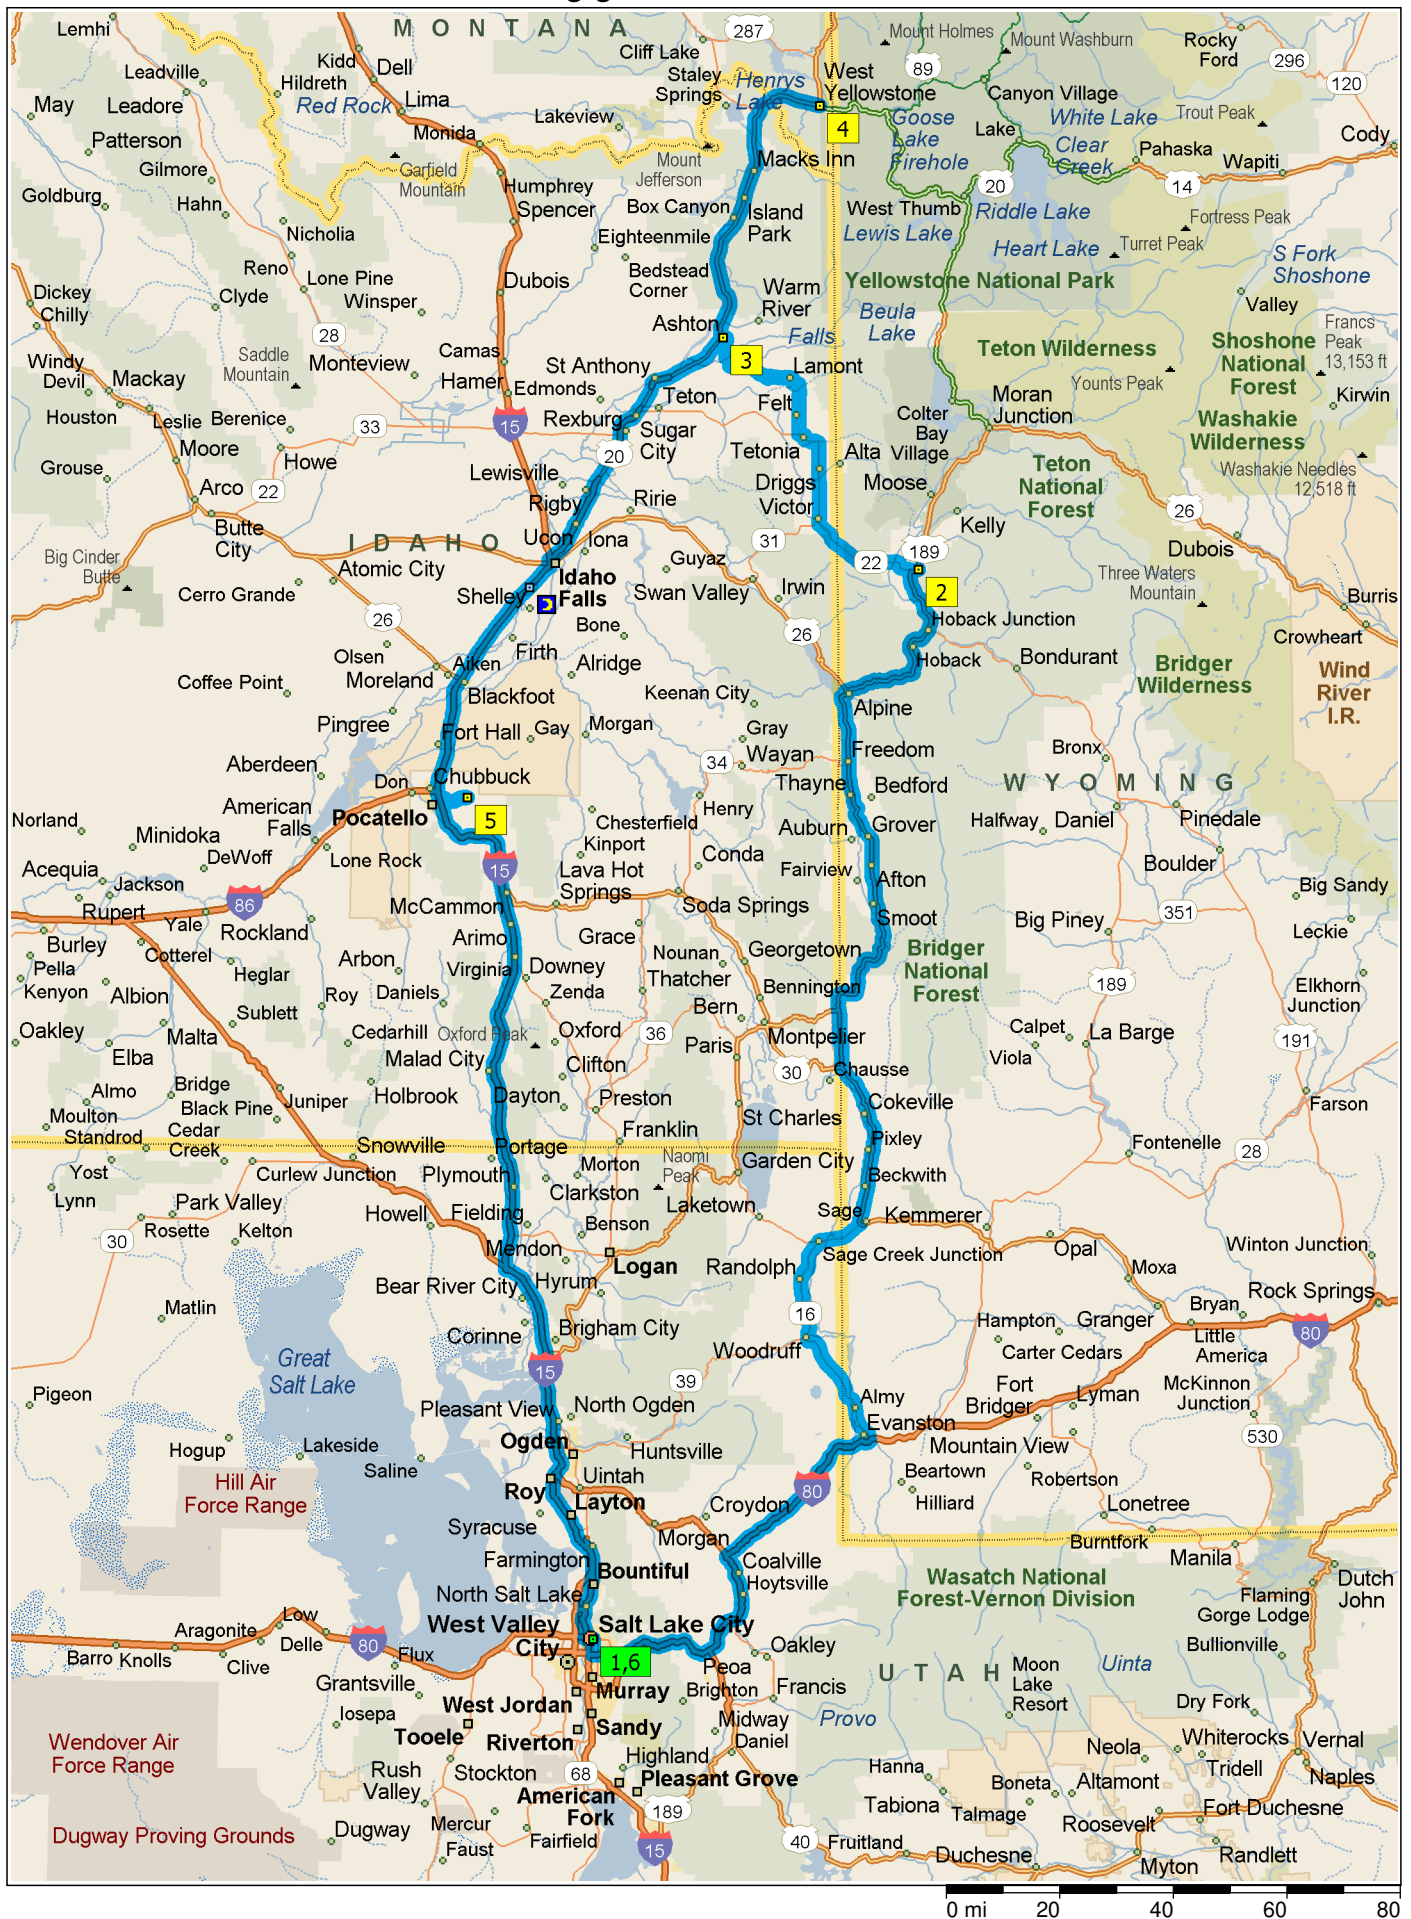

# 2022 SNOW Plan 8-tägige Tour, Nummern zum Textbeschrieb

Copyright © and (P) 1988–2012 Microsoft Corporation and/or its suppliers. All rights reserved. <http://www.microsoft.com/streets/>  
 Certain mapping and direction data © 2012 NAVTEQ. All rights reserved. The data for areas of Canada includes information taken with permission from Canadian authorities, including: © Her Majesty the Queen in Right of Canada, © Queen's Printer for Ontario. NAVTEQ and NAVTEQ ON BOARD are trademarks of NAVTEQ. © 2012 Tele Atlas North America, Inc. All rights reserved. Tele Atlas and Tele Atlas North America are trademarks of Tele Atlas, Inc. © 2012 by Applied Geographic Solutions. All rights reserved. Portions © Copyright 2012 by Woodall Publications Corp. All rights reserved.